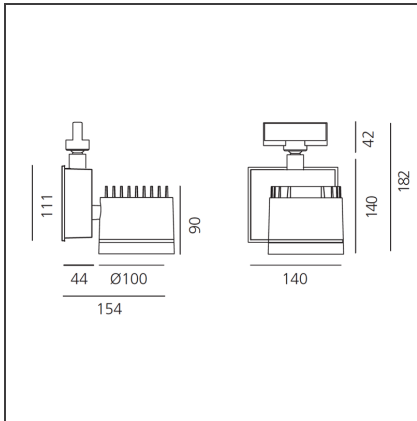

TECHNICAL DRAWINGS

FEATURES

Article Code:	AD17504	Material:	aluminium
Colour:	black	Series:	Indoor
Installation:	Projector, Track, Ceiling	Area contract:	Hospitality, Retail, Culture
Environment:	Indoor		

DIMENSIONS

Length:	cm 15.4	Glow Wire Test:	850
Height:	cm 18.2		
Weight:	kg 2.6		
Inclination:	-90+90		
Rotation:	cm 355		

INCLUDED SOURCES

Category:	LED	Color temperature (K):	4000K
Number:	1	Color Tolerance:	MacAdam 2SDCM
Watt:	35W	Service Life:	L70 (6K) 50000h
Type:	0		
Class:	A		

LUMINAIRE

Power Supply:	Power supply 220/240Vac 50/60Hz included	Delivered lumens output (lm):	2892lm
		CCT:	4000K
Watt:	35W	Efficiency:	80%
		Efficacy:	82.63lm/W
		CRI:	90
		Dimmable Typology:	Dali