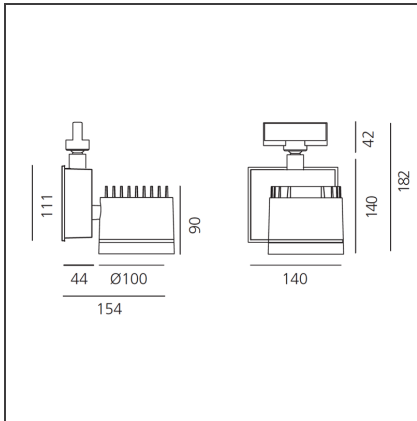

TECHNICAL DRAWINGS

FEATURES

Article Code:	AD16204	Material:	aluminium
Colour:	black	Series:	Indoor
Installation:	Projector, Track, Ceiling	Area contract:	Hospitality, Retail, Culture
Environment:	Indoor		

DIMENSIONS

Length:	cm 15.4	Glow Wire Test:	850
Height:	cm 18.2		
Weight:	kg 2.6		
Inclination:	-90+90		
Rotation:	cm 355		

INCLUDED SOURCES

Category:	LED	Color temperature (K):	3000K
Number:	1	Color Tolerance:	MacAdam 2SDCM
Watt:	35W	Service Life:	L70 (6K) 50000h
Type:	0		
Class:	A		

LUMINAIRE

Power Supply:	Power supply 220/240Vac 50/60Hz included	Delivered lumens output (lm):	2808lm
		CCT:	3000K
Watt:	35W	Efficiency:	80%
		Efficacy:	80.22lm/W
		CRI:	90
		Dimmable Typology:	Dali