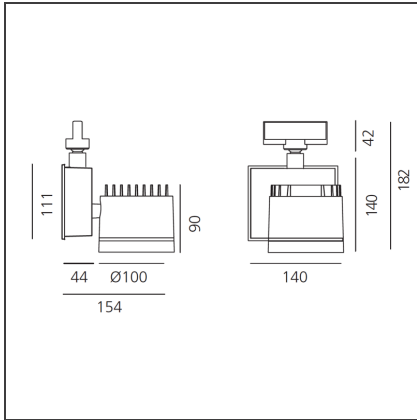

TECHNICAL DRAWINGS

FEATURES

Article Code:	AD15404	Material:	aluminium
Colour:	black	Series:	Indoor
Installation:	Projector, Track, Ceiling	Area contract:	Hospitality, Retail, Culture
Environment:	Indoor		

DIMENSIONS

Length:	cm 15.4	Glow Wire Test:	850
Height:	cm 18.2		
Weight:	kg 2.6		
Inclination:	-90+90		
Rotation:	cm 355		

INCLUDED SOURCES

Category:	LED	Color temperature (K):	4000K
Number:	1	Color Tolerance:	MacAdam 2SDCM
Watt:	35W	Service Life:	L70 (6K) 50000h
Type:	0		
Class:	A		

LUMINAIRE

Power Supply:	Power supply 220/240Vac 50/60Hz included	Delivered lumens output (lm):	2928lm
Watt:	35W	CCT:	4000K
		Efficiency:	81%
		Efficacy:	83.66lm/W
		CRI:	90