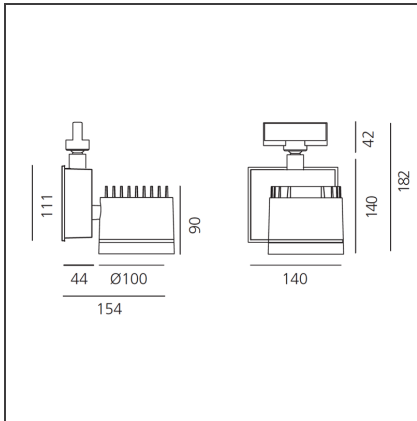

TECHNICAL DRAWINGS

FEATURES

Article Code:	AD16404	Material:	aluminium
Colour:	black	Series:	Indoor
Installation:	Projector, Track, Ceiling	Area contract:	Hospitality, Retail, Culture
Environment:	Indoor		

DIMENSIONS

Length:	cm 15.4	Glow Wire Test:	850
Height:	cm 18.2		
Weight:	kg 2.6		
Inclination:	-90+90		
Rotation:	cm 355		

INCLUDED SOURCES

Category:	LED	Color temperature (K):	4000K
Number:	1	Color Tolerance:	MacAdam 2SDCM
Watt:	35W	Service Life:	L70 (6K) 50000h
Type:	0		
Class:	A		

LUMINAIRE

Power Supply:	Power supply 220/240Vac 50/60Hz included	Delivered lumens output (lm):	2928lm
		CCT:	4000K
Watt:	35W	Efficiency:	81%
		Efficacy:	83.66lm/W
		CRI:	90
		Dimmable Typology:	Dali