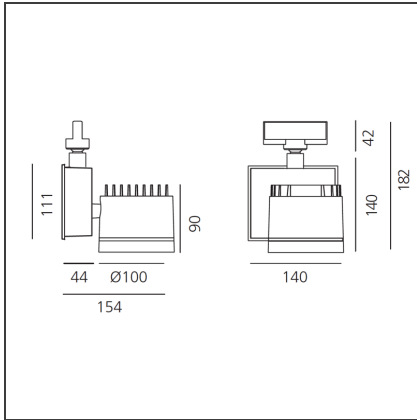

TECHNICAL DRAWINGS

FEATURES

Article Code:	AD15104	Material:	aluminium
Colour:	black	Series:	Indoor
Installation:	Projector, Track, Ceiling	Area contract:	Hospitality, Retail, Culture
Environment:	Indoor		

DIMENSIONS

Length:	cm 15.4	Glow Wire Test:	850
Height:	cm 18.2		
Weight:	kg 2.6		
Inclination:	-90+90		
Rotation:	cm 355		

INCLUDED SOURCES

Category:	LED	Color temperature (K):	3000K
Number:	1	Color Tolerance:	MacAdam 2SDCM
Watt:	35W	Service Life:	L70 (6K) 50000h
Type:	0		
Class:	A		

LUMINAIRE

Power Supply:	Power supply 220/240Vac 50/60Hz included	Delivered lumens output (lm):	2843lm
Watt:	35W	CCT:	3000K
		Efficiency:	81%
		Efficacy:	81.22lm/W
		CRI:	90