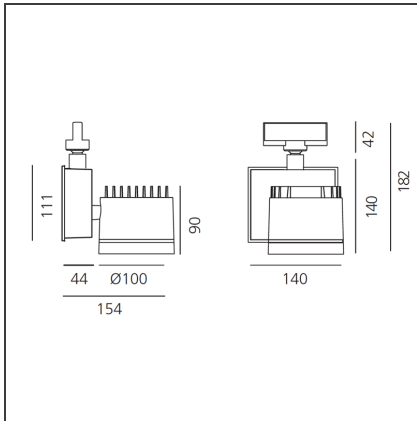

TECHNICAL DRAWINGS

FEATURES

Article Code:	AD16104	Material:	aluminium
Colour:	black	Series:	Indoor
Installation:	Projector, Track, Ceiling	Area contract:	Hospitality, Retail, Culture
Environment:	Indoor		

DIMENSIONS

Length:	cm 15.4	Glow Wire Test:	850
Height:	cm 18.2		
Weight:	kg 2.6		
Inclination:	-90+90		
Rotation:	cm 355		

INCLUDED SOURCES

Category:	LED	Color temperature (K):	3000K
Number:	1	Color Tolerance:	MacAdam 2SDCM
Watt:	35W	Service Life:	L70 (6K) 50000h
Type:	0		
Class:	A		

LUMINAIRE

Power Supply:	Power supply 220/240Vac 50/60Hz included	Delivered lumens output (lm):	2843lm
		CCT:	3000K
Watt:	35W	Efficiency:	81%
		Efficacy:	81.22lm/W
		CRI:	90
		Dimmable Typology:	Dali