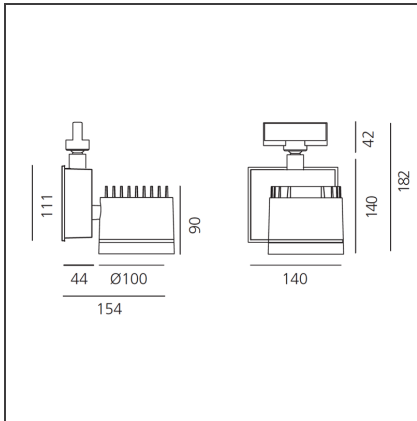

Picto 100 LED track horizontal - black 28° 3000K - Dimmable

IP20   Dimmerable: 

DESIGN BY

Studio Artemide

DESCRIPTION

This range of professional projectors is distinguished by design, excellent performance and flexibility. Picto is a complete and versatile range, suitable for use in retail spaces, showrooms, museums or art galleries. Available in 3 sizes, installation options, designs, colours, optics and a wide range of accessories.

TECHNICAL DRAWINGS

FEATURES

Article Code:	AD17104	Material:	aluminium
Colour:	black	Series:	Indoor
Installation:	Projector, Track, Ceiling	Area contract:	Hospitality, Retail, Culture
Environment:	Indoor		

DIMENSIONS

Length:	cm 15.4	Glow Wire Test:	850
Height:	cm 18.2		
Weight:	kg 2.6		
Inclination:	-90+90		
Rotation:	cm 355		

INCLUDED SOURCES

Category:	LED	Color temperature (K):	3000K
Number:	1	Color Tolerance:	MacAdam 2SDCM
Watt:	35W	Service Life:	L70 (6K) 50000h
Type:	0		
Class:	A		