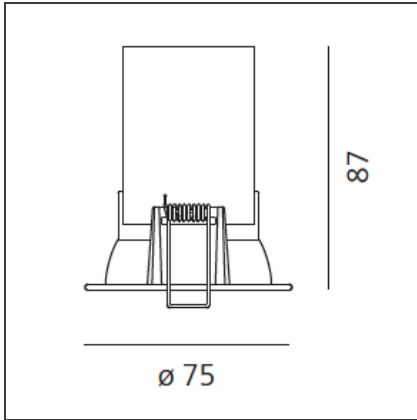

TECHNICAL DRAWINGS

FEATURES

Article Code:	NL1906340Y002	Material:	Aluminium
Colour:	Silver	Series:	Indoor
Installation:	Recessed, Ceiling	Area contract:	Hospitality, null, Retail, Office, Culture, Residential
Environment:	Indoor		

DIMENSIONS

Weight:	kg 0.3	Cutout diameter:	cm 6.8
Recessed depth:	cm 8.7	Cutout shape:	Rounded

INCLUDED SOURCES

Category:	LED	Color temperature (K):	2700K
Number:	1	Color Tolerance:	3SDCM
Watt:	12W	CRI:	90
Delivered lumens output (lm):	1447lm	Efficacy:	121lm/W
Type:	0	Service Life:	L70(6K)>60000h
Class:	A		

LUMINAIRE

Power Supply:	Driver 350 mA SELV supplied separately.	Delivered lumens output (lm):	1039lm
Watt:	12W	CCT:	2700K
		CRI:	90