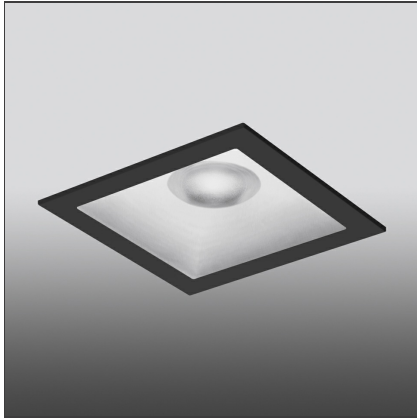

# Parabola100\_Square\_17W\_2700K\_76°\_Black

IP40  Dimmerable: 

## DESCRIPTION

• Light fixture with high-performance LED light sources. • Ceiling installation. • Composed by: frame, body, lens, fixing springs. • Frame in injection mould of aluminium. • Heat sink body in extruded aluminium. • Lens in polycarbonate with 3 different versions of beam. • Fixing springs in harmonic steel. • White monochromatic LEDs available in 3 colours temperatures: Very Warm = 2700K Warm = 3000K Neutral = 4000K • Electrical connection to the driver by means of a FEP-FEP cable and a terminal board. • IP Rating IP40. • Insulation class III. • Technical features of light fixtures in compliance with EN60598-1. • Installation must be carried out by specialized personnel. • Carefully follow the instructions.