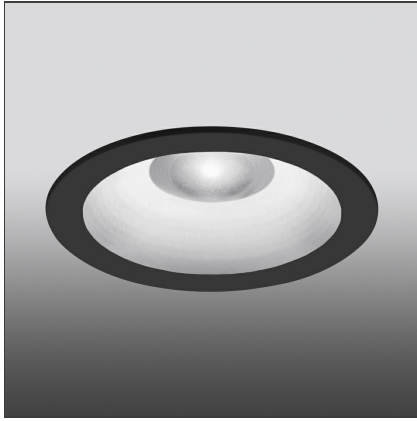

Parabola100_Round_17W_3000K_Black

IP40 Dimmerable:

DESIGN BY

Studio Artemide

DESCRIPTION

• Light fixture with high-performance LED light sources. • Ceiling installation. • Composed by: frame, body, lens, fixing springs. • Frame in injection mould of aluminium. • Heat sink body in extruded aluminium. • Lens in polycarbonate with 3 different versions of beam. • Fixing springs in harmonic steel. • White monochromatic LEDs available in 3 colours temperatures: Very Warm = 2700K Warm = 3000K Neutral = 4000K • Electrical connection to the driver by means of a FEP-FEP cable and a terminal board. • IP Rating IP40. • Insulation class III. • Technical features of light fixtures in compliance with EN60598-1. • Installation must be carried out by specialized personnel. • Carefully follow the instructions.