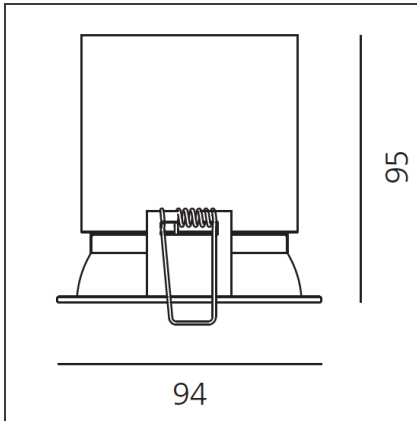

TECHNICAL DRAWINGS

FEATURES

Article Code:	NL1907240K004	Material:	Aluminium
Colour:	Black	Series:	Indoor
Installation:	Recessed, Ceiling	Area contract:	Hospitality, null, Retail, Office, Culture, Residential
Environment:	Indoor		

DIMENSIONS

Weight:	kg 0.5	Cutout shape:	Rounded
Recessed depth:	cm 9.5		

INCLUDED SOURCES

Category:	LED	Color temperature (K):	3000K
Number:	1	Color Tolerance:	MacAdam 3SDCM
Watt:	17W	CRI:	90
Delivered lumens output (lm):	2103lm	Efficacy:	124lm/W
Type:	0	Service Life:	L70(6K) > 60000h
Class:	A		

LUMINAIRE

Watt:	17W	Delivered lumens output (lm):	1350lm
		CCT:	3000K
		CRI:	90