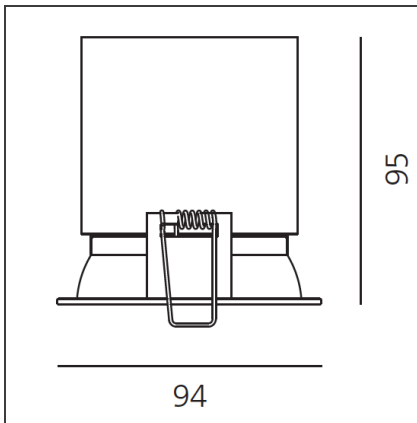

TECHNICAL DRAWINGS

FEATURES

Article Code:	NL1907260K004	Material:	Aluminium
Colour:	Black	Series:	Indoor
Installation:	Recessed, Ceiling	Area contract:	Hospitality, null, Retail, Office, Culture, Residential
Environment:	Indoor		

DIMENSIONS

Weight:	kg 0,5	Cutout shape:	Rounded
Recessed depth:	cm 9,5		

INCLUDED SOURCES

Category:	LED	Color temperature (K):	3000K
Number:	1	Color Tolerance:	MacAdam 3SDCM
Watt:	17W	CRI:	90
Delivered lumens output (lm):	2103lm	Efficacy:	124lm/W
Type:	0	Service Life:	L70(6K) > 60000h
Class:	A		

LUMINAIRE

Watt:	17W	Delivered lumens output (lm):	1270lm
		CCT:	3000K
		CRI:	90