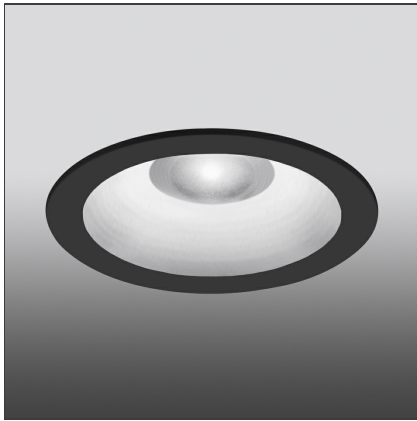

# Parabola100\_Round\_17W\_3000K\_64°\_Black

IP40  Dimmerable: 

## DESCRIPTION

• Light fixture with high-performance LED light sources. • Ceiling installation. • Composed by: frame, body, lens, fixing springs. • Frame in injection mould of aluminium. • Heat sink body in extruded aluminium. • Lens in polycarbonate with 3 different versions of beam. • Fixing springs in harmonic steel. • White monochromatic LEDs available in 3 colours temperatures: Very Warm = 2700K Warm = 3000K Neutral = 4000K • Electrical connection to the driver by means of a FEP-FEP cable and a terminal board. • IP Rating IP40. • Insulation class III. • Technical features of light fixtures in compliance with EN60598-1. • Installation must be carried out by specialized personnel. • Carefully follow the instructions.

## DIMENSIONS

<b>Weight:</b>	kg 0,5	<b>Cutout shape:</b>	Rounded
<b>Recessed depth:</b>	cm 9,5		