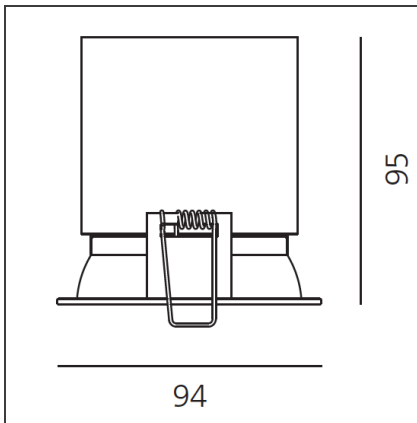

TECHNICAL DRAWINGS

FEATURES

Article Code:	NL1907280Y002	Material:	Aluminium
Colour:	Silver	Series:	Indoor
Installation:	Recessed, Ceiling	Area contract:	Hospitality, null, Retail, Office, Culture, Residential
Environment:	Indoor		

DIMENSIONS

Weight:	kg 0.5	Cutout shape:	Rounded
Recessed depth:	cm 9.5		

INCLUDED SOURCES

Category:	LED	Color temperature (K):	2700K
Number:	1	Color Tolerance:	MacAdam 3SDCM
Watt:	17W	CRI:	=90 (min.)
Delivered lumens output (lm):	2012lm	Efficacy:	118lm/W
Type:	0	Service Life:	L70(6K) > 60000h
Class:	A		

LUMINAIRE

Watt:	17W	Delivered lumens output (lm):	1388lm
		CCT:	2700K
		CRI:	90