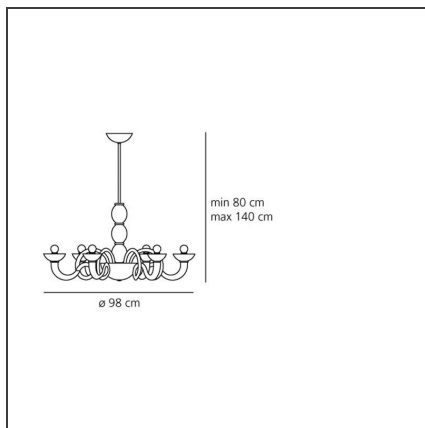

Pantalica suspension - Lattimo

IP20    Dimmerable: 

DESIGN BY

Örni Halloween

TECHNICAL DRAWINGS

FEATURES

Article Code:	- - -	Material:	Blown glass, steel
Colour:	Lattimo	Series:	Scenarios
Installation:	Wall, Suspension	Emission:	Indirect
Environment:	Indoor		

DIMENSIONS

Height:	cm 80
Max Height from ceiling:	cm 140

NOT INCLUDED SOURCES

Category:	HALO	Class:	A
Number:	6		
Watt:	46W		
Socket:	E14		

ALTERNATIVE SOURCES

Category:	LED
Number:	6
Watt:	4W
Type:	2
Socket:	E14
Class:	A

LUMINAIRE

Watt:	276W	Delivered lumens output (lm):	3780lm
Voltage:	220V-240V	CCT:	2800K