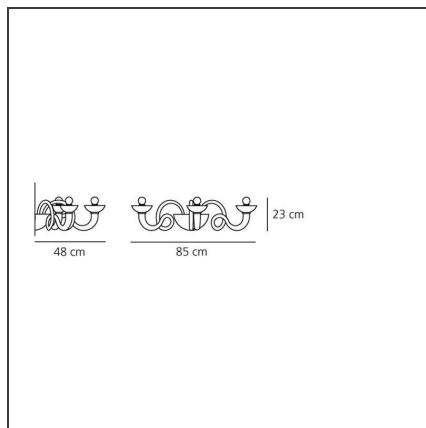

Pantalica 3 wall - Lattimo

IP20    Dimmerable: 

DESIGN BY

Örni Halloween

TECHNICAL DRAWINGS

FEATURES

Article Code:	- - -	Material:	Blown glass, steel
Colour:	Lattimo	Series:	Scenarios
Installation:	Wall, Suspension	Emission:	Indirect
Environment:	Indoor		

DIMENSIONS

Length:	cm 85
Width:	cm 48
Height:	cm 23

NOT INCLUDED SOURCES

Category:	HALO	Class:	A
Number:	3		
Watt:	46W		
Socket:	E14		

ALTERNATIVE SOURCES

Category:	LED
Number:	3
Watt:	4W
Type:	2
Socket:	E14
Class:	A

LUMINAIRE

Watt:	138W	Delivered lumens output (lm):	1890lm
Voltage:	220V-240V	CCT:	2800K