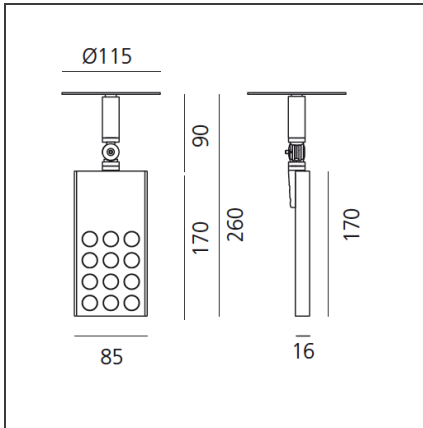

Pad 230V Semi-recessed Switchdim - 14,5W 4000K - 36°

IP40  Dimmerable: 

DESIGN BY

Carlotta de Bevilacqua

DESCRIPTION

Adjustable projector for 12x1,08W high performing LED. Body made from aluminium and translucent plastic material. White LED with Warm White or Neutral White tone. Choice of 3 beam angles. Tilt angle of up to 90°, rotation of up to 358°. Integral power supply unit. Complies with standard EN60598-1 and other specific standards. Dimming control via external push-button (not provided).

TECHNICAL DRAWINGS

FEATURES

Article Code:	M200504	Material:	Aluminium, plastic
Colour:	Translucent/bright anodized	Series:	Indoor
Installation:	Projector, Track, Recessed, Ceiling	Area contract:	Retail, Culture
Environment:	Indoor	Emission:	Accent Lighting

DIMENSIONS

Length:	cm 8.5	Cutout diameter:	cm 6.7
Width:	cm 1.6	Cutout shape:	Rounded
Height:	cm 26	Glow Wire Test:	650
Weight:	kg 0.7		
Inclination:	cm 9,090		
Rotation:	cm 358		

INCLUDED SOURCES

Category:	LED	Color temperature (K):	4000K
Number:	1		
Watt:	12W		
Type:	0		
Class:	A		