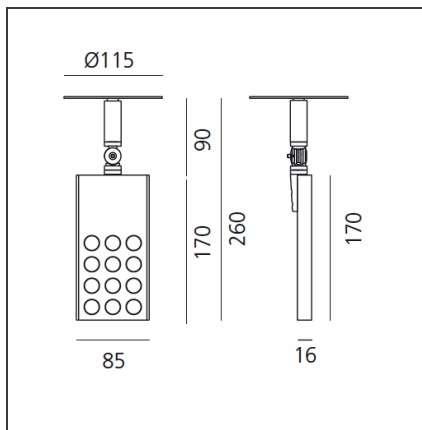

PAD 230V Semi-recessed Switchdim - 14,5W 3000K - 24°

IP40  Dimmerable: 

DESIGN BY

Carlotta de Bevilacqua

DESCRIPTION

Adjustable projector for 12x1,08W high performing LED. Body made from aluminium and translucent plastic material. White LED with Warm White or Neutral White tone. Choice of 3 beam angles. Tilt angle of up to 90°, rotation of up to 358°. Integral power supply unit. Complies with standard EN60598-1 and other specific standards. Dimming control via external push-button (not provided).

TECHNICAL DRAWINGS

FEATURES

Article Code:	M200204	Material:	Aluminium, plastic
Colour:	Translucent/bright anodized	Series:	Indoor
Installation:	Projector, Track, Recessed, Ceiling	Area contract:	Retail, Culture
Environment:	Indoor	Emission:	Accent Lighting

DIMENSIONS

Length:	cm 8.5	Cutout diameter:	cm 6.7
Width:	cm 1.6	Cutout shape:	Rounded
Height:	cm 26	Glow Wire Test:	650
Weight:	kg 0.7		
Inclination:	cm 9,090		
Rotation:	cm 358		

INCLUDED SOURCES

Category:	LED	Color temperature (K):	3000K
Number:	1	CRI:	80
Watt:	12W		
Type:	0		
Class:	A		