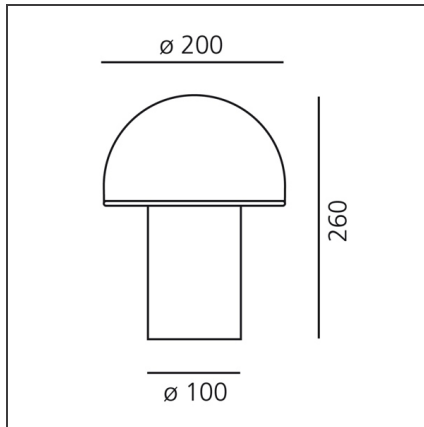

Onfale little

IP20

DESIGN BY

Luciano Vistosi

DESCRIPTION

Body and diffuser in opaline blown glass. Transparent crystal edge added.

TECHNICAL DRAWINGS

FEATURES

Article Code:	A006400	Material:	blown glass
Colour:	White	Series:	Design
Installation:	Table	Area contract:	All projects
Environment:	Indoor	Emission:	Diffused

DIMENSIONS

Height:	cm 26
Base Diameter:	cm 10