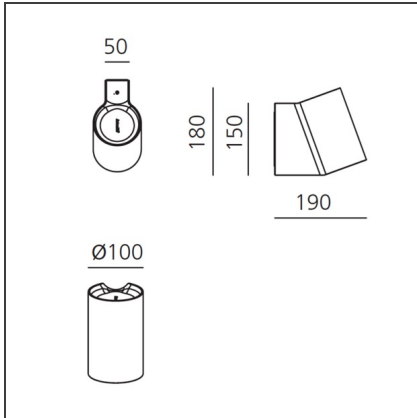

TECHNICAL DRAWINGS

FEATURES

Article Code:	T086000	Material:	Aluminum
Colour:	Anthracite grey	Series:	Outdoor
Installation:	Bollard, Pole, Floor, Wall		

DIMENSIONS

Height:	cm 18
Weight:	kg 2
Max Extension Height:	cm 18

INCLUDED SOURCES

Category:	LED	Color temperature (K):	3000K
Number:	1		
Watt:	20W		
Type:	0		
Class:	A		

LUMINAIRE

Watt:	20W	Delivered lumens output (lm):	918lm
		CCT:	3000K
		Efficiency:	51%
		Efficacy:	45.92lm/W
		CRI:	80