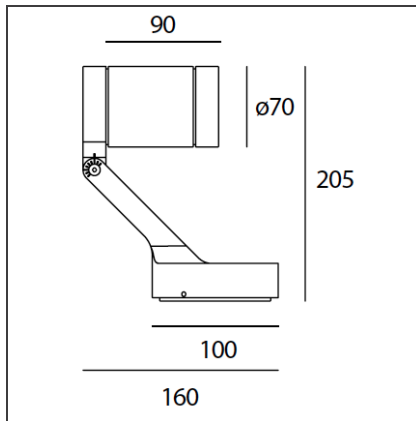

Obice Mini - 34° 3000K - White

IP65 

DESIGN BY

Alessandro Pedretti

DESCRIPTION

Lights fixture with high-performance LED light sources. Wall installation. Composed by: body, adjustable joint, terminal board and protective screen. Body in injection mould of aluminium. Terminal base and adjustable joint in injection mould of aluminium. Flange, protection screen in tempered glass, 4mm-thick, with black opal serigraphy. 24Vdc remote driver not included. White monochromatic LEDs available in 2 colour temperatures: Warm = 3000K Neutral = 4000K Tilting angle +35°/-125° Rotation on horizontal axis: 359°. Wiring to be carried out by means of a plug located in the terminal base. IP Rating IP65. Insulation class I (Obice), insulation class III (Obice mini). Technical features of light fixtures in compliance with EN60598-1. Installation must be carried out by specialized personnel. Carefully follow the instructions.

TECHNICAL DRAWINGS

FEATURES

| | | | |
|----------------------|---------------|------------------|----------------------|
| Article Code: | T430434W20 | Material: | Steel, silk screened |
| Colour: | White | | glass |
| Installation: | Wall, Ceiling | Series: | Outdoor |

DIMENSIONS

| | |
|----------------|---------|
| Length: | cm 16 |
| Height: | cm 20.5 |
| Weight: | kg 0.9 |

INCLUDED SOURCES

| | | | |
|--------------------------------------|-------|-------------------------------|-------|
| Category: | LED | Color temperature (K): | 3000K |
| Number: | 1 | CRI: | 80 |
| Watt: | 7W | | |
| Delivered lumens output (lm): | 284lm | | |
| Type: | 0 | | |