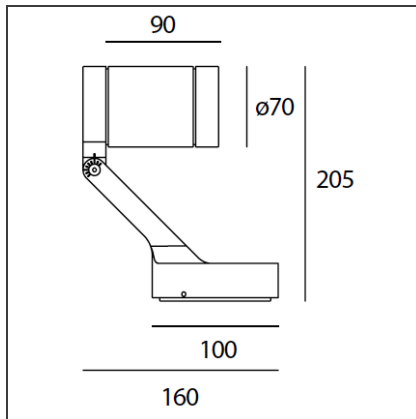

Obice Mini - 34° 3000K - Black

IP65 

DESIGN BY

Alessandro Pedretti

DESCRIPTION

Lights fixture with high-performance LED light sources. Wall installation. Composed by: body, adjustable joint, terminal board and protective screen. Body in injection mould of aluminium. Terminal base and adjustable joint in injection mould of aluminium. Flange, protection screen in tempered glass, 4mm-thick, with black opal serigraphy. 24Vdc remote driver not included. White monochromatic LEDs available in 2 colour temperatures: Warm = 3000K Neutral = 4000K Tilting angle +35°/-125° Rotation on horizontal axis: 359°. Wiring to be carried out by means of a plug located in the terminal base. IP Rating IP65. Insulation class I (Obice), insulation class III (Obice mini). Technical features of light fixtures in compliance with EN60598-1. Installation must be carried out by specialized personnel. Carefully follow the instructions.

TECHNICAL DRAWINGS

FEATURES

Article Code:	T430434W10	Material:	Steel, silk screened
Colour:	Black		glass
Installation:	Wall, Ceiling	Series:	Outdoor

DIMENSIONS

Length:	cm 16
Height:	cm 20.5
Weight:	kg 0.9