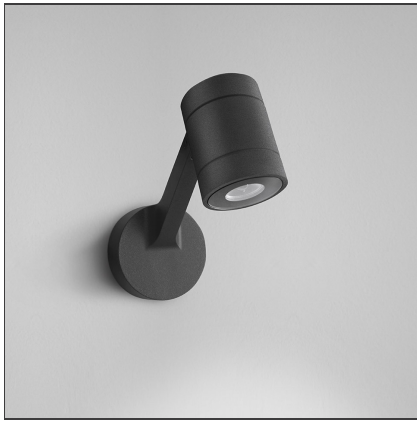

Obice Mini - 34° 3000K - Black

IP65 

DESIGN BY

Alessandro Pedretti

DESCRIPTION

Lights fixture with high-performance LED light sources. Wall installation. Composed by: body, adjustable joint, terminal board and protective screen. Body in injection mould of aluminium. Terminal base and adjustable joint in injection mould of aluminium. Flange, protection screen in tempered glass, 4mm-thick, with black opal serigraphy. 24Vdc remote driver not included. White monochromatic LEDs available in 2 colour temperatures: Warm = 3000K Neutral = 4000K Tilting angle +35°/-125° Rotation on horizontal axis: 359°. Wiring to be carried out by means of a plug located in the terminal base. IP Rating IP65. Insulation class I (Obice), insulation class III (Obice mini). Technical features of light fixtures in compliance with EN60598-1. Installation must be carried out by specialized personnel. Carefully follow the instructions.

TECHNICAL DRAWINGS

FEATURES

Article Code:	T430434W10	Material:	Steel, silk screened
Colour:	Black		glass
Installation:	Wall, Ceiling	Series:	Outdoor

DIMENSIONS

Length:	cm 16
Height:	cm 20.5
Weight:	kg 0.9