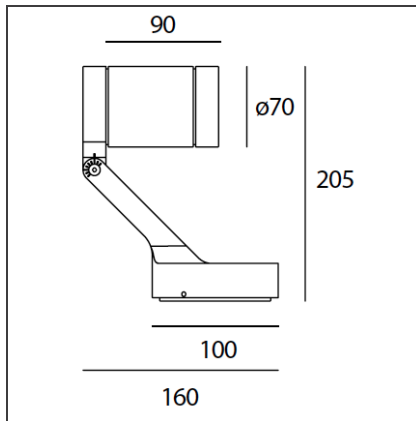

TECHNICAL DRAWINGS

FEATURES

Article Code:	T430418W20	Material:	Steel, silk screened
Colour:	White		glass
Installation:	Wall, Ceiling	Series:	Outdoor

DIMENSIONS

Length:	cm 16
Height:	cm 20.5
Weight:	kg 0.9

INCLUDED SOURCES

Category:	LED	Color temperature (K):	3000K
Number:	1	CRI:	80
Watt:	7W		
Delivered lumens output (lm):	284lm		
Type:	0		

LUMINAIRE

Power Supply:	Electronic not included	Delivered lumens output (lm):	505lm
Watt:	7W	CCT:	3000K
		CRI:	80