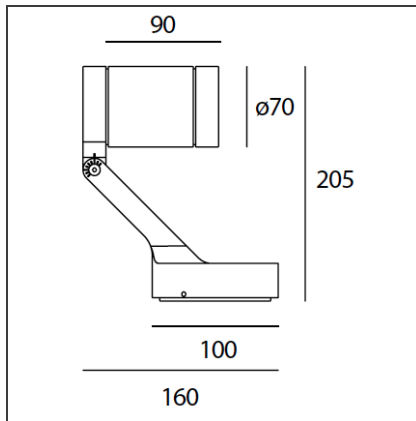

Obice Mini - 19° 3000K - Black

IP65 

DESIGN BY

Alessandro Pedretti

DESCRIPTION

Lights fixture with high-performance LED light sources. Wall installation. Composed by: body, adjustable joint, terminal board and protective screen. Body in injection mould of aluminium. Terminal base and adjustable joint in injection mould of aluminium. Flange, protection screen in tempered glass, 4mm-thick, with black opal serigraphy. 24Vdc remote driver not included. White monochromatic LEDs available in 2 colour temperatures: Warm = 3000K Neutral = 4000K Tilting angle +35°/-125° Rotation on horizontal axis: 359°. Wiring to be carried out by means of a plug located in the terminal base. IP Rating IP65. Insulation class I (Obice), insulation class III (Obice mini). Technical features of light fixtures in compliance with EN60598-1. Installation must be carried out by specialized personnel. Carefully follow the instructions.

TECHNICAL DRAWINGS

FEATURES

Article Code:	T430418W10	Material:	Steel, silk screened
Colour:	Black		glass
Installation:	Wall, Ceiling	Series:	Outdoor

DIMENSIONS

Length:	cm 16
Height:	cm 20.5
Weight:	kg 0.9