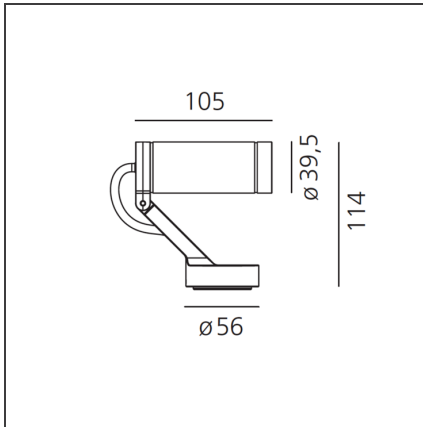

Obice Micro - 32° IP65 - White

IP65 

DESIGN BY

Alessandro Pedretti

DESCRIPTION

Light fixture with high-performance LED light sources. Wall installation. Composed by: body, adjustable joint, terminal board and protective screen. Body in injection mould of aluminium. Terminal base and adjustable joint in injection mould of aluminium. Protection screen in tempered glass, 3mm-thick, with black opal serigraphy. Integrated driver. Tilting angle +35°/-125° Rotation on horizontal axis: 359°. Wiring to be carried out by means of a plug located in the terminal base. Technical features of light fixtures in compliance with EN60598-1. Installation must be carried out by specialized personnel. Carefully follow the instructions.

TECHNICAL DRAWINGS

FEATURES

Article Code:	T4314WFLW10	Material:	Steel, silk screened glass
Colour:	White	Series:	Outdoor
Installation:	Wall		

DIMENSIONS

Length:	cm 10.5
Height:	cm 11.4
Weight:	kg 0.3
Base Diameter:	cm 5.6

INCLUDED SOURCES

Category:	LED	Color temperature (K):	3000K
Number:	1	CRI:	80
Watt:	3W		
Type:	0		
Class:	A		

LUMINAIRE

Watt:	3W	Delivered lumens output (lm):	115lm
Voltage:	220/240Vac	CCT:	3000K
		CRI:	80