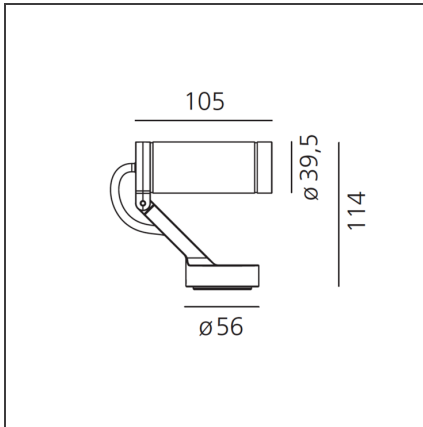

TECHNICAL DRAWINGS

FEATURES

Article Code:	T4314WFLW20	Material:	Steel, silk screened glass
Colour:	Black	Series:	Outdoor
Installation:	Wall		

DIMENSIONS

Length:	cm 10.5
Height:	cm 11.4
Weight:	kg 0.3
Base Diameter:	cm 5.6

INCLUDED SOURCES

Category:	LED	Color temperature (K):	3000K
Number:	1	CRI:	80
Watt:	3W		
Type:	0		
Class:	A		

LUMINAIRE

Watt:	3W	Delivered lumens output (lm):	115lm
Voltage:	220/240Vac	CCT:	3000K
		Efficiency:	87%
		Efficacy:	38.41lm/W
		CRI:	80