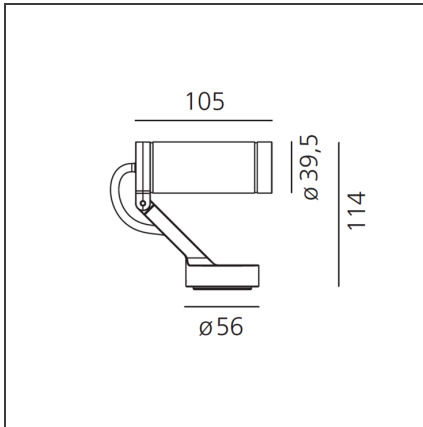

Obice Micro - 32° IP40 - Black

IP40

DESIGN BY

Alessandro Pedretti

DESCRIPTION

Light fixture with high-performance LED light sources. Wall installation. Composed by: body, adjustable joint, terminal board and protective screen. Body in injection mould of aluminium. Terminal base and adjustable joint in injection mould of aluminium. Protection screen in tempered glass, 3mm-thick, with black opal serigraphy. Integrated driver. Tilting angle +35°/-125° Rotation on horizontal axis: 359°. Wiring to be carried out by means of a plug located in the terminal base. Technical features of light fixtures in compliance with EN60598-1. Installation must be carried out by specialized personnel. Carefully follow the instructions.

TECHNICAL DRAWINGS

FEATURES

Article Code:	M3160WFLW10	Material:	Steel, silk screened glass
Colour:	Black	Series:	Outdoor
Installation:	Wall		

DIMENSIONS

Length:	cm 10.5
Height:	cm 11.4
Weight:	kg 0.3
Base Diameter:	cm 5.6

INCLUDED SOURCES

Category:	LED	Color temperature (K):	3000K
Number:	1	CRI:	80
Watt:	3W		
Type:	0		
Class:	A		

LUMINAIRE

Watt:	3W	Delivered lumens output (lm):	115lm
Voltage:	220/240Vac	CCT:	3000K
		Efficiency:	87%
		Efficacy:	38.41lm/W
		CRI:	80