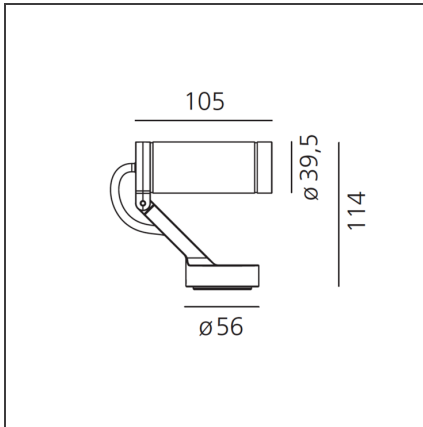

Obice Micro - 23° IP65 - White

IP65 

DESIGN BY

Alessandro Pedretti

DESCRIPTION

Light fixture with high-performance LED light sources. Wall installation. Composed by: body, adjustable joint, terminal board and protective screen. Body in injection mould of aluminium. Terminal base and adjustable joint in injection mould of aluminium. Protection screen in tempered glass, 3mm-thick, with black opal serigraphy. Integrated driver. Tilting angle +35°/-125° Rotation on horizontal axis: 359°. Wiring to be carried out by means of a plug located in the terminal base. Technical features of light fixtures in compliance with EN60598-1. Installation must be carried out by specialized personnel. Carefully follow the instructions.

TECHNICAL DRAWINGS

FEATURES

Article Code:	T4314FLW20	Material:	Steel, silk screened glass
Colour:	White	Series:	Outdoor
Installation:	Wall		

DIMENSIONS

Length:	cm 10.5
Height:	cm 11.4
Weight:	kg 0.3
Base Diameter:	cm 5.6

INCLUDED SOURCES

Category:	LED	Color temperature (K):	3000K
Number:	1	CRI:	80
Watt:	3W		
Type:	0		
Class:	A		

LUMINAIRE

Watt:	3W	Delivered lumens output (lm):	112lm
Voltage:	220/240Vac	CCT:	3000K
		Efficiency:	85%
		Efficacy:	37.40lm/W
		CRI:	80