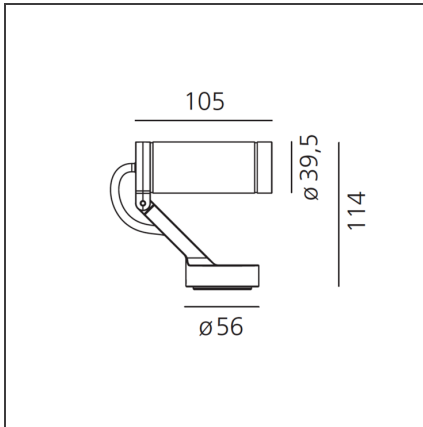

Obice Micro - 23° IP65 - Black

IP65 

DESIGN BY

Alessandro Pedretti

DESCRIPTION

Light fixture with high-performance LED light sources. Wall installation. Composed by: body, adjustable joint, terminal board and protective screen. Body in injection mould of aluminium. Terminal base and adjustable joint in injection mould of aluminium. Protection screen in tempered glass, 3mm-thick, with black opal serigraphy. Integrated driver. Tilting angle +35°/-125° Rotation on horizontal axis: 359°. Wiring to be carried out by means of a plug located in the terminal base. Technical features of light fixtures in compliance with EN60598-1. Installation must be carried out by specialized personnel. Carefully follow the instructions.

TECHNICAL DRAWINGS

FEATURES

Article Code:	T4314FLW10	Material:	Steel, silk screened glass
Colour:	Black	Series:	Outdoor
Installation:	Wall		

DIMENSIONS

Length:	cm 10.5
Height:	cm 11.4
Weight:	kg 0.3
Base Diameter:	cm 5.6

INCLUDED SOURCES

Category:	LED	Color temperature (K):	3000K
Number:	1	CRI:	80
Watt:	3W		
Type:	0		
Class:	A		

LUMINAIRE

Watt:	3W	Delivered lumens output (lm):	112lm
Voltage:	220/240Vac	CCT:	3000K
		CRI:	80