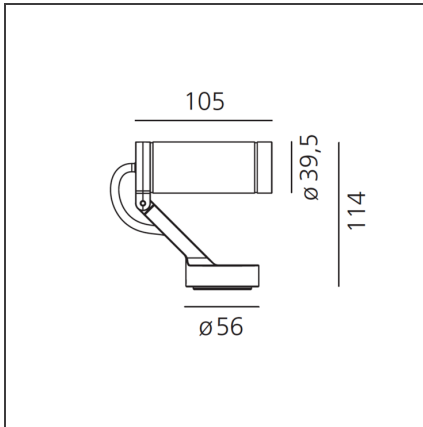

Obice Micro - 23° IP40 - White

IP40 

DESIGN BY

Alessandro Pedretti

DESCRIPTION

Light fixture with high-performance LED light sources. Wall installation. Composed by: body, adjustable joint, terminal board and protective screen. Body in injection mould of aluminium. Terminal base and adjustable joint in injection mould of aluminium. Protection screen in tempered glass, 3mm-thick, with black opal serigraphy. Integrated driver. Tilting angle +35°/-125° Rotation on horizontal axis: 359°. Wiring to be carried out by means of a plug located in the terminal base. Technical features of light fixtures in compliance with EN60598-1. Installation must be carried out by specialized personnel. Carefully follow the instructions.

TECHNICAL DRAWINGS

FEATURES

Article Code:	M3160FLW20	Material:	Steel, silk screened glass
Colour:	White	Series:	Outdoor
Installation:	Wall		

DIMENSIONS

Length:	cm 10.5
Height:	cm 11.4
Weight:	kg 0.3
Base Diameter:	cm 5.6

INCLUDED SOURCES

Category:	LED	Color temperature (K):	3000K
Number:	1	CRI:	80
Watt:	3W		
Type:	0		
Class:	A		

LUMINAIRE

Watt:	3W	Delivered lumens output (lm):	112lm
Voltage:	220/240Vac	CCT:	3000K
		Efficiency:	85%
		Efficacy:	37.40lm/W
		CRI:	80