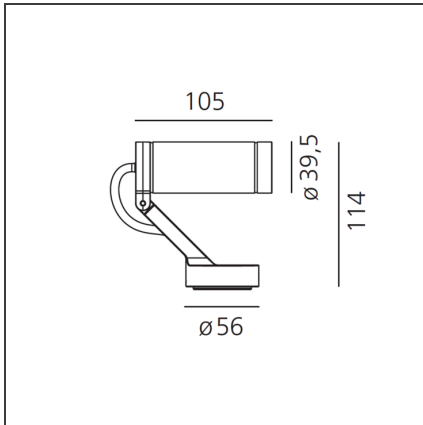

Obice Micro - 23° IP40 - Black

IP40

DESIGN BY

Alessandro Pedretti

DESCRIPTION

Light fixture with high-performance LED light sources. Wall installation. Composed by: body, adjustable joint, terminal board and protective screen. Body in injection mould of aluminium. Terminal base and adjustable joint in injection mould of aluminium. Protection screen in tempered glass, 3mm-thick, with black opal serigraphy. Integrated driver. Tilting angle +35°/-125° Rotation on horizontal axis: 359°. Wiring to be carried out by means of a plug located in the terminal base. Technical features of light fixtures in compliance with EN60598-1. Installation must be carried out by specialized personnel. Carefully follow the instructions.

TECHNICAL DRAWINGS

FEATURES

Article Code:	M3160FLW10	Material:	Steel, silk screened glass
Colour:	Black	Series:	Outdoor
Installation:	Wall		

DIMENSIONS

Length:	cm 10.5
Height:	cm 11.4
Weight:	kg 0.3
Base Diameter:	cm 5.6

INCLUDED SOURCES

Category:	LED	Color temperature (K):	3000K
Number:	1	CRI:	80
Watt:	3W		
Type:	0		
Class:	A		

LUMINAIRE

Watt:	3W	Delivered lumens output (lm):	112lm
Voltage:	220/240Vac	CCT:	3000K
		Efficiency:	85%
		Efficacy:	37.40lm/W
		CRI:	80