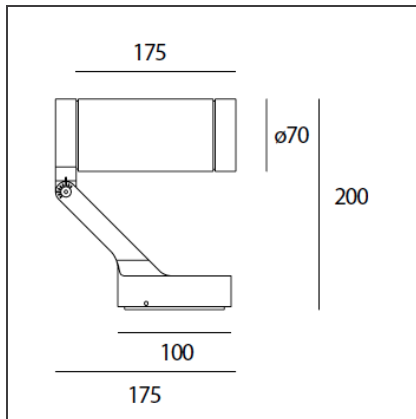

Obice - 34° 3000K - Black

IP65 

DESIGN BY

Alessandro Pedretti

DESCRIPTION

Lights fixture with high-performance LED light sources. Wall installation. Composed by: body, adjustable joint, terminal board and protective screen. Body in injection mould of aluminium. Terminal base and adjustable joint in injection mould of aluminium. Flange, protection screen in tempered glass, 4mm-thick, with black opal serigraphy. 24Vdc remote driver. White monochromatic LEDs available in 2 colour temperatures: Warm = 3000K Neutral = 4000K Tilting angle +35°/-125° Rotation on horizontal axis: 359°. Wiring to be carried out by means of a plug located in the terminal base. IP Rating IP65. Insulation class I (Obice), insulation class III (Obice mini). Technical features of light fixtures in compliance with EN60598-1. Installation must be carried out by specialized personnel. Carefully follow the instructions.

TECHNICAL DRAWINGS

FEATURES

Article Code:	T430534W10	Material:	Steel, silk screened
Colour:	Black		glass
Installation:	Wall, Ceiling	Series:	Outdoor

DIMENSIONS

Length:	cm 17.5
Height:	cm 20
Weight:	kg 1.2

INCLUDED SOURCES

Category:	LED	Color temperature (K):	3000K
Number:	1	Efficacy:	17lm/W
Watt:	10W		
Delivered lumens output (lm):	378lm		
Type:	0		
Class:	A		

LUMINAIRE

Power Supply:	Eelectronic included	Delivered lumens output (lm):	605lm
Watt:	10W	CCT:	3000K
Voltage:	220/240Vac	Efficiency:	54%
		Efficacy:	47lm/W
		CRI:	80