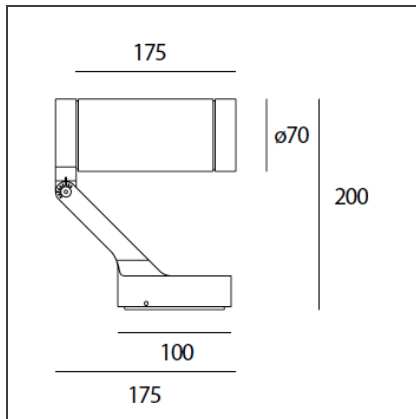

Obice - 19° 3000K - White

IP65 

DESIGN BY

Alessandro Pedretti

DESCRIPTION

Lights fixture with high-performance LED light sources. Wall installation. Composed by: body, adjustable joint, terminal board and protective screen. Body in injection mould of aluminium. Terminal base and adjustable joint in injection mould of aluminium. Flange, protection screen in tempered glass, 4mm-thick, with black opal serigraphy. 24Vdc remote driver. White monochromatic LEDs available in 2 colour temperatures: Warm = 3000K Neutral = 4000K Tilting angle +35°/-125° Rotation on horizontal axis: 359°. Wiring to be carried out by means of a plug located in the terminal base. IP Rating IP65. Insulation class I (Obice), insulation class III (Obice mini). Technical features of light fixtures in compliance with EN60598-1. Installation must be carried out by specialized personnel. Carefully follow the instructions.

TECHNICAL DRAWINGS

FEATURES

Article Code:	T430518W20	Material:	Steel, silk screened
Colour:	White		glass
Installation:	Wall, Ceiling	Series:	Outdoor

DIMENSIONS

Length:	cm 17.5
Height:	cm 20
Weight:	kg 1.2

INCLUDED SOURCES

Category:	LED	Color temperature (K):	3000K
Number:	1	Efficacy:	17lm/W
Watt:	10W		
Delivered lumens output (lm):	378lm		
Type:	0		
Class:	A		

LUMINAIRE

Power Supply:	Eelectronic included	Delivered lumens output (lm):	670lm
Watt:	10W	CCT:	3000K
Voltage:	220/240Vac	Efficiency:	54%
		Efficacy:	51lm/W
		CRI:	80