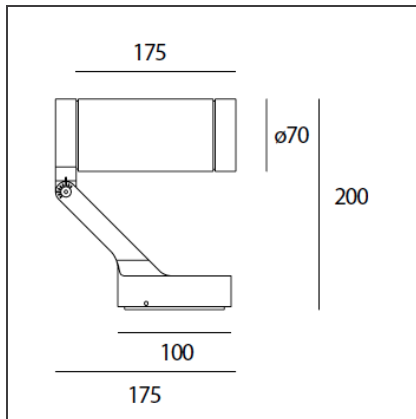

Obice - 19° 3000K - Black

IP65 

DESIGN BY

Alessandro Pedretti

DESCRIPTION

Lights fixture with high-performance LED light sources. Wall installation. Composed by: body, adjustable joint, terminal board and protective screen. Body in injection mould of aluminium. Terminal base and adjustable joint in injection mould of aluminium. Flange, protection screen in tempered glass, 4mm-thick, with black opal serigraphy. 24Vdc remote driver. White monochromatic LEDs available in 2 colour temperatures: Warm = 3000K Neutral = 4000K Tilting angle +35°/-125° Rotation on horizontal axis: 359°. Wiring to be carried out by means of a plug located in the terminal base. IP Rating IP65. Insulation class I (Obice), insulation class III (Obice mini). Technical features of light fixtures in compliance with EN60598-1. Installation must be carried out by specialized personnel. Carefully follow the instructions.

TECHNICAL DRAWINGS

FEATURES

Article Code:	T430518W10	Material:	Steel, silk screened
Colour:	Black		glass
Installation:	Wall, Ceiling	Series:	Outdoor

DIMENSIONS

Length:	cm 17.5
Height:	cm 20
Weight:	kg 1.2

INCLUDED SOURCES

Category:	LED	Color temperature (K):	3000K
Number:	1	Efficacy:	17lm/W
Watt:	10W		
Delivered lumens output (lm):	378lm		
Type:	0		
Class:	A		

LUMINAIRE

Power Supply:	Eelectronic included	Delivered lumens output (lm):	670lm
Watt:	10W	CCT:	3000K
Voltage:	220/240Vac	Efficiency:	54%
		Efficacy:	51lm/W
		CRI:	80