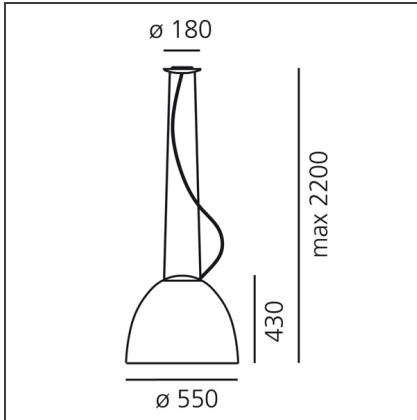

Nur - Suspension - Anthracite grey

IP20

Dimmerable: + -

TECHNICAL DRAWINGS

DESIGN BY

Ernesto Gismondi

DESCRIPTION

FEATURES

Article Code:	A240600	Material:	Aluminium, glass
Colour:	Anthracite grey	Series:	Design
Installation:	Suspension	Area contract:	Hospitality, Office, Residential
Environment:	Indoor	Emission:	Direct/indirect

DIMENSIONS

Height:	cm 43	Glow Wire Test:	650°C
Base Diameter:	cm 18		
Max Height from ceiling:	cm 220		

NOT INCLUDED SOURCES

Category:	HALO	Color Rendering:	1a
Number:	1	Color temperature (K):	2900K
Watt:	205W		
Lbs:	Qt32		
Socket:	E27		
Duration (h):	2000h		