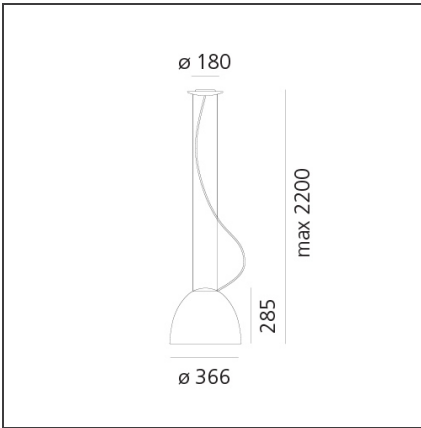

Nur mini LED - Anthracite grey

IP20

Dimmerable: + -

TECHNICAL DRAWINGS

DESIGN BY

Ernesto Gismondi

DESCRIPTION

FEATURES

Article Code:	A246300	Material:	Aluminium, methacrylate, glass
Colour:	Anthracite grey	Series:	Design
Installation:	Suspension, Ceiling	Area contract:	Hospitality, Residential
Environment:	Indoor	Emission:	Diffused Direct/Indirect

DIMENSIONS

Height:	cm 28.5	Impact Resistance:	N/D
Base Diameter:	cm 18	Glow Wire Test:	650°C
Max Height from ceiling:	cm 220		

INCLUDED SOURCES

Category:	LED	Color temperature (K):	2700K
Number:	1	Color Tolerance:	MacAdam 2SDCM
Watt:	30W	CRI:	90
Delivered lumens output (lm):	2990lm		
Type:	0		
Class:	A		