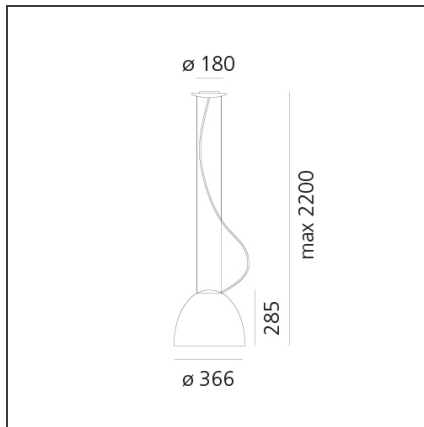

Nur mini LED - Anodized aluminum

IP20     

Dimmerable: +  -

TECHNICAL DRAWINGS

DESIGN BY

Ernesto Gismondi

DESCRIPTION

FEATURES

Article Code:	A246310	Material:	Aluminium, methacrylate, glass
Colour:	Anodized aluminum	Series:	Design
Installation:	Suspension, Ceiling	Area contract:	Hospitality, Residential
Environment:	Indoor	Emission:	Diffused Direct/Indirect

DIMENSIONS

Height:	cm 28.5	Impact Resistance:	N/D
Base Diameter:	cm 18	Glow Wire Test:	650°C
Max Height from ceiling:	cm 220		

INCLUDED SOURCES

Category:	LED	Color temperature (K):	2700K
Number:	1	Color Tolerance:	MacAdam 2SDCM
Watt:	30W	CRI:	90
Delivered lumens output (lm):	2990lm		
Type:	0		
Class:	A		