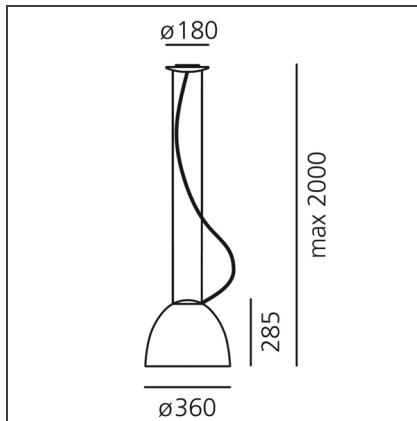

Nur Mini - Anthracite Grey

IP20    

Dimmerable: +  -

TECHNICAL DRAWINGS

DESIGN BY

Ernesto Gismondi

DESCRIPTION

FEATURES

Article Code:	A244000	Material:	Aluminium, glass
Colour:	Anthracite grey	Series:	Design
Installation:	Suspension, Ceiling	Area contract:	Hospitality, Residential
Environment:	Indoor	Emission:	Diffused Direct/Indirect

DIMENSIONS

Height:	cm 28.5	Impact Resistance:	N/D
Base Diameter:	cm 18	Glow Wire Test:	650°C
Max Height from ceiling:	cm 200		

NOT INCLUDED SOURCES

Category:	HALO	Color Rendering:	1a
Number:	1	Color temperature (K):	2950K
Watt:	160W		
Lbs:	Qt-de12		
Socket:	R7s		
Duration (h):	2000h		