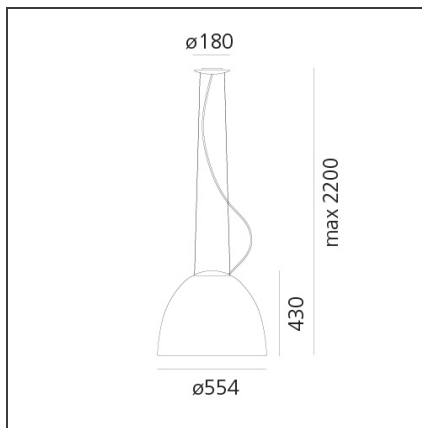

Nur LED - Suspension - Anthracite Grey - App Compatible

IP20   

DESIGN BY

Ernesto Gismondi

DESCRIPTION

TECHNICAL DRAWINGS

FEATURES

Article Code:	A243300APP	Material:	Aluminium, methacrylate, glass
Colour:	Anthracite grey	Series:	Design
Installation:	Suspension	Area contract:	Hospitality, Office, Residential
Environment:	Indoor	Emission:	Direct/indirect

DIMENSIONS

Height:	cm 43	Glow Wire Test:	650°C
Max Height from ceiling:	cm 220		

INCLUDED SOURCES

Category:	LED	Color temperature (K):	2700K
Number:	1	Color Tolerance:	MacAdam 2SDCM
Watt:	37W	CRI:	90
Delivered lumens output (lm):	3747lm	Efficacy:	103lm/W
Type:	0	Service Life:	50000-L70
Class:	A		