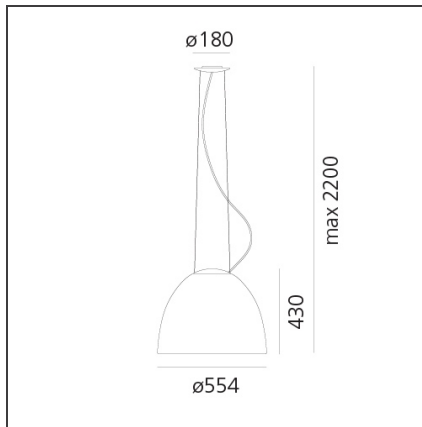

Nur LED - Suspension - Anthracite Grey

IP20     

Dimmerable: +  -

DESIGN BY

Ernesto Gismondi

DESCRIPTION

TECHNICAL DRAWINGS

FEATURES

Article Code:	A243300	Material:	Aluminium, methacrylate, glass
Colour:	Anthracite grey	Series:	Design
Installation:	Suspension	Area contract:	Hospitality, Office, Residential
Environment:	Indoor	Emission:	Direct/indirect

DIMENSIONS

Height:	cm 43	Glow Wire Test:	650°C
Base Diameter:	cm 18		
Max Height from ceiling:	cm 220		

INCLUDED SOURCES

Category:	LED	Color temperature (K):	2700K
Number:	1	Color Tolerance:	MacAdam 2SDCM
Watt:	37W	CRI:	90
Delivered lumens output (lm):	3747lm	Efficacy:	103lm/W
Type:	0	Service Life:	50000-L70
Class:	A		