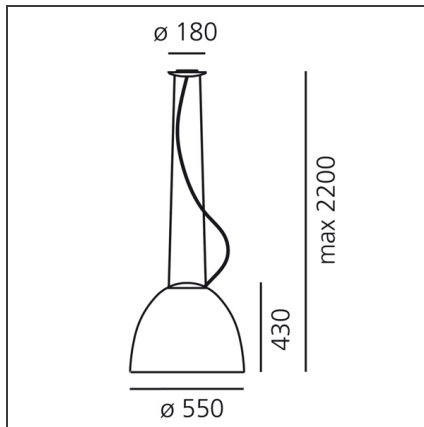

## TECHNICAL DRAWINGS

## DIMENSIONS

|                                 |         |                           |       |
|---------------------------------|---------|---------------------------|-------|
| <b>Height:</b>                  | cm 43.9 | <b>Impact Resistance:</b> | N/D   |
| <b>Max Height from ceiling:</b> | cm 200  | <b>Glow Wire Test:</b>    | 650°C |