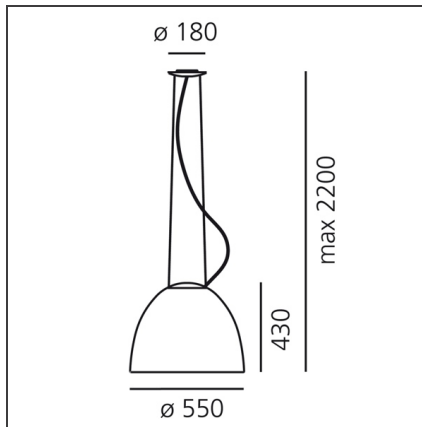

Nur Gloss - Suspension - Green

IP20     

Dimmerable: +  -

TECHNICAL DRAWINGS

DESIGN BY

Ernesto Gismondi

DESCRIPTION

FEATURES

Article Code:	A242170	Material:	Aluminium, polycarbonate, glass
Colour:	Green	Series:	Design
Installation:	Suspension	Area contract:	Hospitality, Office, Residential
Environment:	Indoor	Emission:	Direct/indirect

DIMENSIONS

Height:	cm 43.9	Impact Resistance:	N/D
Max Height from ceiling:	cm 200	Glow Wire Test:	650°C

NOT INCLUDED SOURCES

Category:	HALO	Color Rendering:	99
Number:	1	Color temperature (K):	3000K
Watt:	205W	Class:	A
Socket:	E27		