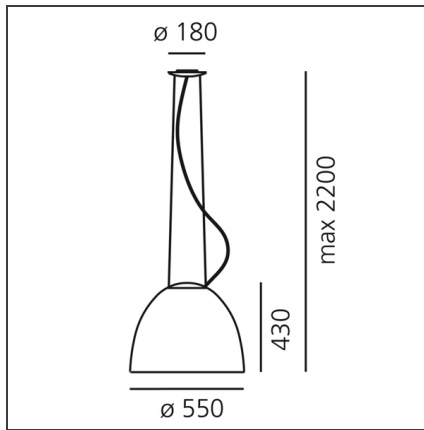

Nur Gloss - Suspension - Black

IP20

Dimmerable: + -

TECHNICAL DRAWINGS

DESIGN BY

Ernesto Gismondi

DESCRIPTION

FEATURES

Article Code:	A242110	Material:	Aluminium, polycarbonate, glass
Colour:	Black	Series:	Design
Installation:	Suspension	Area contract:	Hospitality, Office, Residential
Environment:	Indoor	Emission:	Direct/indirect

DIMENSIONS

Height:	cm 43.9	Impact Resistance:	N/D
Max Height from ceiling:	cm 200	Glow Wire Test:	650

NOT INCLUDED SOURCES

Category:	HALO	Color Rendering:	99
Number:	1	Color temperature (K):	3000K
Watt:	205W	Class:	A
Socket:	E27		