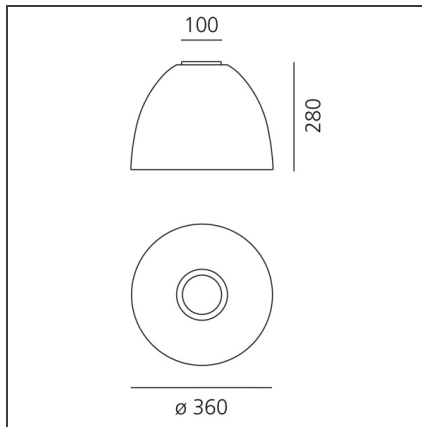

TECHNICAL DRAWINGS

FEATURES

Article Code:	A246600	Material:	Aluminum, methacrylate
Colour:	White	Series:	Design
Installation:	Suspension, Ceiling	Area contract:	Hospitality, Residential
Environment:	Indoor	Emission:	Direct/indirect

DIMENSIONS

Height:	cm 28
Base Diameter:	cm 10

INCLUDED SOURCES

Category:	LED	Color temperature (K):	2700K
Number:	1	Color Tolerance:	MacAdam 2SDCM
Watt:	30W	CRI:	90
Delivered lumens output (lm):	2990lm		
Type:	0		
Class:	A		