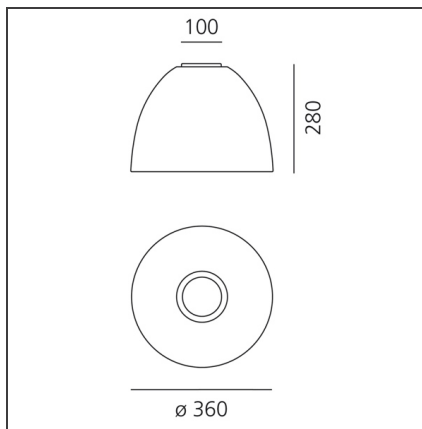

TECHNICAL DRAWINGS

FEATURES

Article Code:	A246610	Material:	Aluminum, methacrylate
Colour:	Black	Series:	Design
Installation:	Suspension, Ceiling	Area contract:	Hospitality, Residential
Environment:	Indoor	Emission:	Direct/indirect

DIMENSIONS

Height:	cm 28
Base Diameter:	cm 10

INCLUDED SOURCES

Category:	LED	Color temperature (K):	2700K
Number:	1	Color Tolerance:	MacAdam 2SDCM
Watt:	30W	CRI:	90
Delivered lumens output (lm):	2990lm		
Type:	0		
Class:	A		