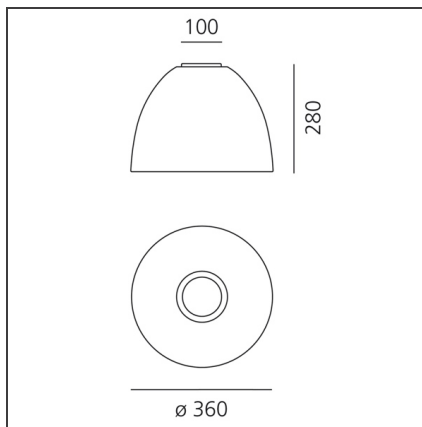

TECHNICAL DRAWINGS

FEATURES

Article Code:	A245560	Material:	Aluminium, polycarbonate
Colour:	Grey	Series:	Design
Installation:	Suspension, Ceiling	Area contract:	Hospitality, Residential
Environment:	Indoor	Emission:	Direct/indirect

DIMENSIONS

Height:	cm 28	Impact Resistance:	N/D
Base Diameter:	cm 10	Glow Wire Test:	850

NOT INCLUDED SOURCES

Category:	HALO	Class:	A
Number:	1		
Watt:	150W		
Socket:	E27		

ALTERNATIVE SOURCES

Category:	LED
Number:	1
Watt:	21W
Delivered lumens output (lm):	2452lm
Type:	2
Socket:	E27
Class:	A