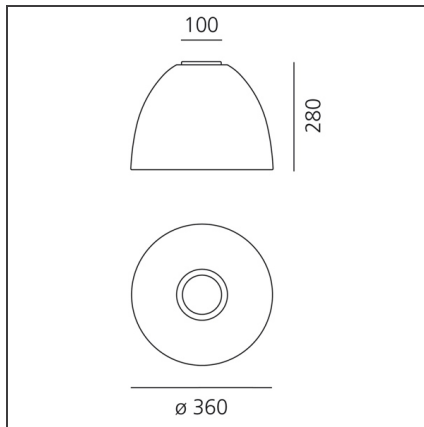

TECHNICAL DRAWINGS

FEATURES

| | | | |
|----------------------|---------------------|-----------------------|--------------------------|
| Article Code: | A246670 | Material: | Aluminum, methacrylate |
| Colour: | Green | Series: | Design |
| Installation: | Suspension, Ceiling | Area contract: | Hospitality, Residential |
| Environment: | Indoor | Emission: | Direct/indirect |

DIMENSIONS

| | |
|-----------------------|-------|
| Height: | cm 28 |
| Base Diameter: | cm 10 |

INCLUDED SOURCES

| | | | |
|--------------------------------------|--------|-------------------------------|---------------|
| Category: | LED | Color temperature (K): | 2700K |
| Number: | 1 | Color Tolerance: | MacAdam 2SDCM |
| Watt: | 30W | CRI: | 90 |
| Delivered lumens output (lm): | 2990lm | | |
| Type: | 0 | | |
| Class: | A | | |