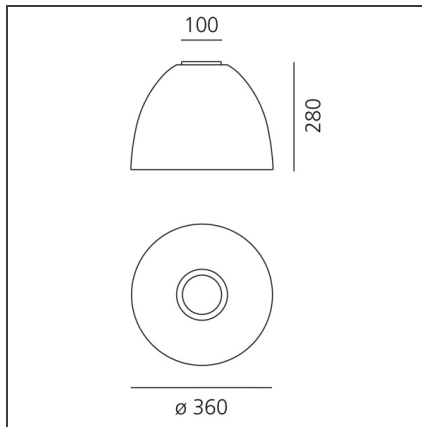

TECHNICAL DRAWINGS

FEATURES

Article Code:	A245590	Material:	Aluminium, polycarbonate
Colour:	Grey	Series:	Design
Installation:	Suspension, Ceiling	Area contract:	Hospitality, Residential
Environment:	Indoor	Emission:	Direct/indirect

DIMENSIONS

Height:	cm 28	Impact Resistance:	N/D
Base Diameter:	cm 10	Glow Wire Test:	850

NOT INCLUDED SOURCES

Category:	HALO	Class:	A
Number:	1		
Watt:	150W		
Socket:	E27		

ALTERNATIVE SOURCES

Category:	LED
Number:	1
Watt:	21W
Delivered lumens output (lm):	2452lm
Type:	2
Socket:	E27
Class:	A