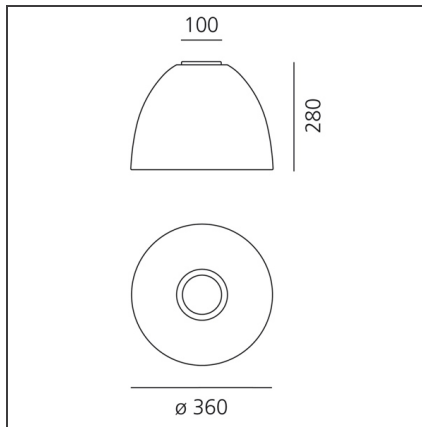

TECHNICAL DRAWINGS

FEATURES

Article Code:	A245510	Material:	Aluminium, polycarbonate
Colour:	Black	Series:	Design
Installation:	Suspension, Ceiling	Area contract:	Hospitality, Residential
Environment:	Indoor	Emission:	Direct/indirect

DIMENSIONS

Height:	cm 28	Impact Resistance:	N/D
Base Diameter:	cm 10	Glow Wire Test:	850

NOT INCLUDED SOURCES

Category:	HALO	Class:	A
Number:	1		
Watt:	150W		
Socket:	E27		

ALTERNATIVE SOURCES

Category:	LED
Number:	1
Watt:	21W
Delivered lumens output (lm):	2452lm
Type:	2
Socket:	E27
Class:	A