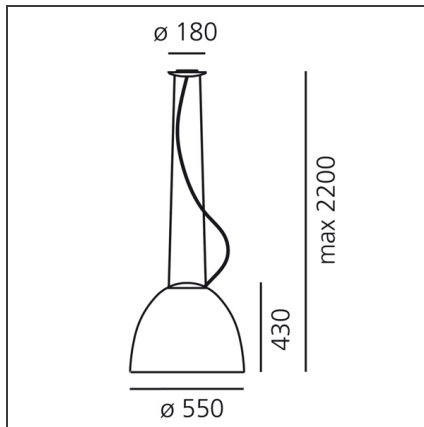

## TECHNICAL DRAWINGS

## DIMENSIONS

<b>Height:</b>	cm 43	<b>Glow Wire Test:</b>	650°C
<b>Max Height from ceiling:</b>	cm 220		