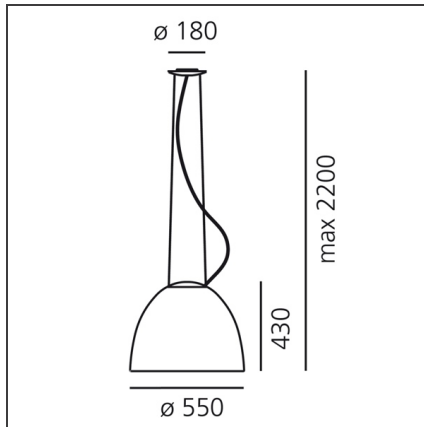

FEATURES

Article Code:	A243490APP	Material:	Aluminum, methacrylate, glass
Colour:	Grey	Series:	Design
Installation:	Suspension	Area contract:	Hospitality, Office, Residential
Environment:	Indoor	Emission:	Direct/indirect

DIMENSIONS

Height:	cm 43	Glow Wire Test:	650°C
Max Height from ceiling:	cm 220		

INCLUDED SOURCES

Category:	LED	Color temperature (K):	2700K
Number:	1	Color Tolerance:	MacAdam 2SDCM
Watt:	37W	CRI:	90
Delivered lumens output (lm):	3747lm	Efficacy:	103lm/W
Type:	0	Service Life:	50000-L70
Class:	A		

LUMINAIRE

Power Supply:	Electronic	Delivered lumens output (lm):	1882lm
Watt:	45W	CCT:	2700K
Voltage:	220V-240V	Efficiency:	52%
		Efficacy:	42lm/W
		CRI:	90

Notes

A new perfectly smooth and polished finish gives elegance to the classic Nur model. All the versions are encased in a diffuser at the bottom.