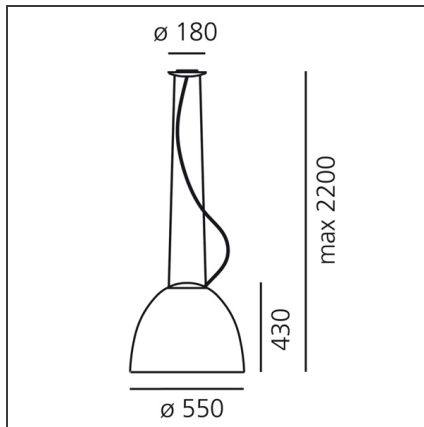

Nur Gloss LED - Suspension - Grey

IP20       

Dimmerable: +  -

TECHNICAL DRAWINGS

DESIGN BY

Ernesto Gismondi

DESCRIPTION

FEATURES

Article Code:	A243490	Material:	Aluminum, methacrylate, glass
Colour:	Grey	Series:	Design
Installation:	Suspension	Area contract:	Hospitality, Office, Residential
Environment:	Indoor	Emission:	Direct/indirect

DIMENSIONS

Height:	cm 43	Glow Wire Test:	650°C
Max Height from ceiling:	cm 220		

INCLUDED SOURCES

Category:	LED	Color temperature (K):	2700K
Number:	1	Color Tolerance:	MacAdam 2SDCM
Watt:	37W	CRI:	90
Delivered lumens output (lm):	3747lm	Efficacy:	103lm/W
Type:	0	Service Life:	50000-L70
Class:	A		

LUMINAIRE

Power Supply:	Electronic	Delivered lumens output (lm):	2006lm
Watt:	45W	CCT:	2700K
Voltage:	220V-240V	Efficiency:	56%
		Efficacy:	45lm/W
		CRI:	90
		Dimmable Typology:	Push

Notes

A new perfectly smooth and polished finish gives elegance to the classic Nur model. All the versions are encased in a diffuser at the bottom.